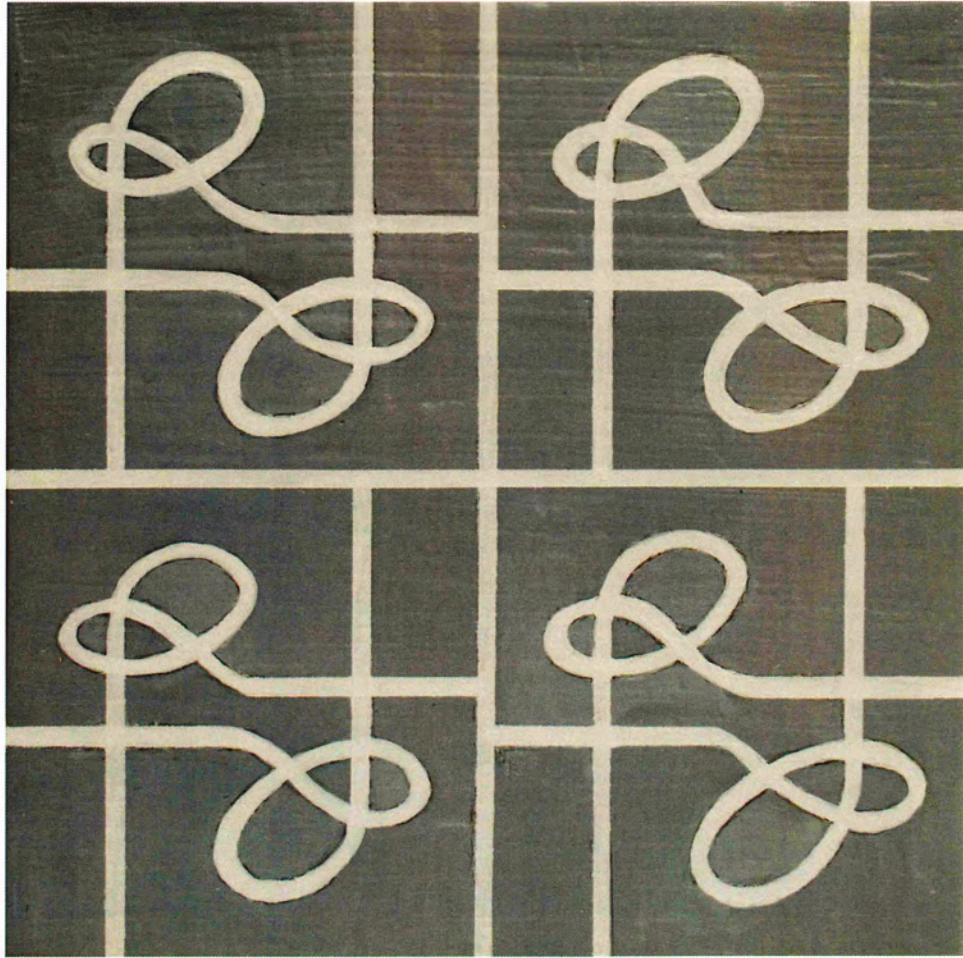

FOR ROLAND

Claremont Graduate University Art Alumni Exhibition
SEPTEMBER 10 – 25, 2010

Barbara Kerwin

For Roland Reiss with Love, 2010

acrylic on canvas

7 $\frac{3}{8}$ x 7 $\frac{3}{8}$ inches